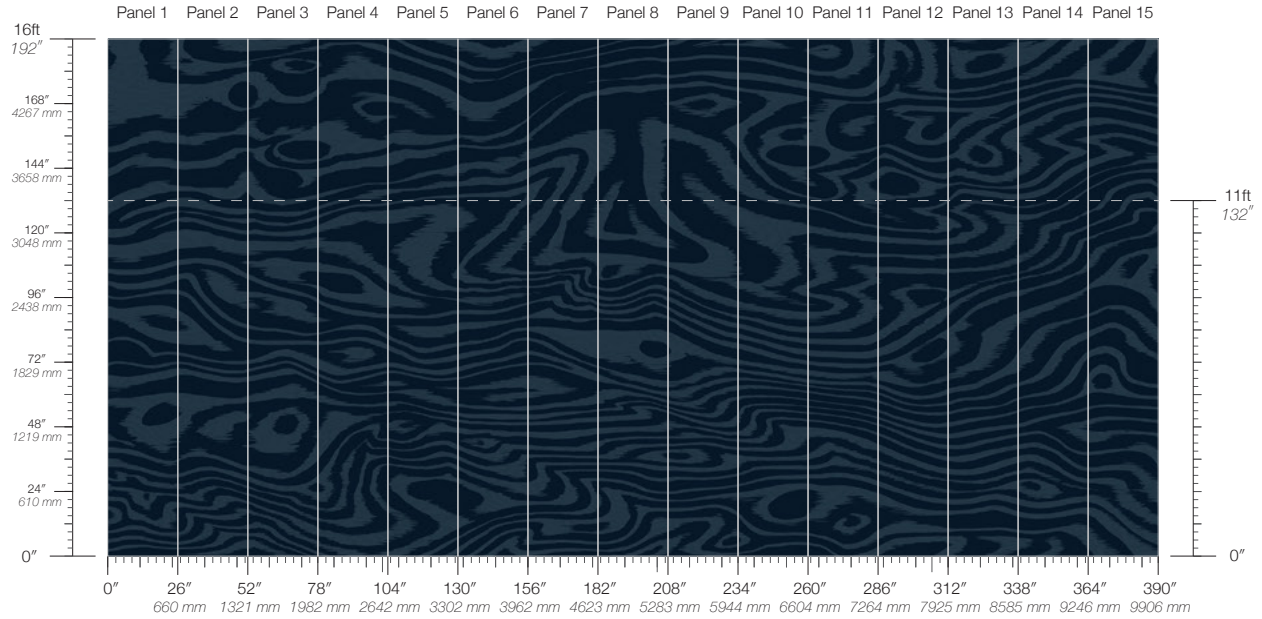

Heartwood Ellipse

Suitable for residential and some commercial projects

COLOR
Ellipse

ITEM
4112

CONTENT
Clay-Coated Paper

PANEL WIDTH
26" / 661 mm trimmed

PANEL HEIGHT
132" / 3353 mm standard
192" / 4877 mm extended

REPEAT
Non-repeating

STOCK
Made to order

LEAD TIME
4 weeks to print

MINIMUM
1 panel

PRICE
Available upon request

ORIGIN
USA

DETAILS
Custom options available

MAINTENANCE
Water-based cleanser

ENVIRONMENTAL
FSC Certified Content

SPECS
100% Cellulose face
Non-woven backing
7.1 oz per linear yard
117 g per linear meter
Smooth pearlescent surface texture

TESTING
(US) ASTM E84 Adhered Class A

CONTACT
sales@calicowallpaper.com
+1 718 243 1705
57 Lispenard Street
New York, NY 10013 USA

DISCLAIMER
Refer to our website to see the full mural artwork. Reference the physical sample for color and texture. Panel maps represent mural artwork only.